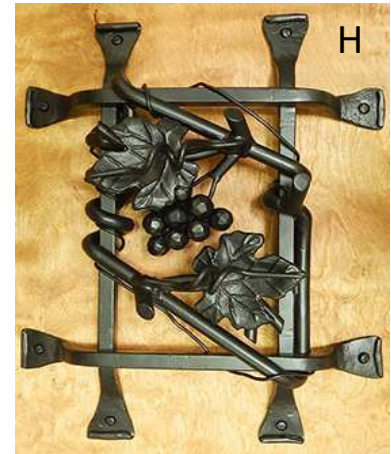

speakeasy grilles

A. Square Bar Fancy Twist Grille **$247.00**

Item No	Width	Height	Hole CTC	Projection
GR001	11.5"	15.5"	-1"	2.25"

B. Flat Bar Fish Tail Grille **$221.00**

Item No	Width	Height	Hole CTC	Projection
GR003	10"	12"	-1.5"	1.5"

C. Vertical Twist Bar Grille **$290.00**

Item No	Width	Height	Hole CTC	Projection
GR005	12"	15"	-1"	1.5"

D. Square Bar Flat Tail Grille **$170.00**

Item No	Width	Height	Hole CTC	Projection
GR009	10"	10"	-1"	2"

E. Square Bar Fish Tail Grille **$179.00**

Item No	Width	Height	Hole CTC	Projection
GR011	10"	10"	-1.5"	2"

F. Speakeasy 3 piece Latch Set **$76.00**

Item No	Width	Height	Hole CTC	Projection
LA005	1.5"	5.5"	n/a	1"

G. Round Bar Fancy Grille **$247.00**

Item No	Width	Height	Hole CTC	Projection
GR015	12"	14"	-1.5"	1.75"

H. Grapevine Cluster Grille **$451.00**

Item No	Width	Height	Hole CTC	Projection
GR017	11.5"	14.5"	-1.5"	4.5"