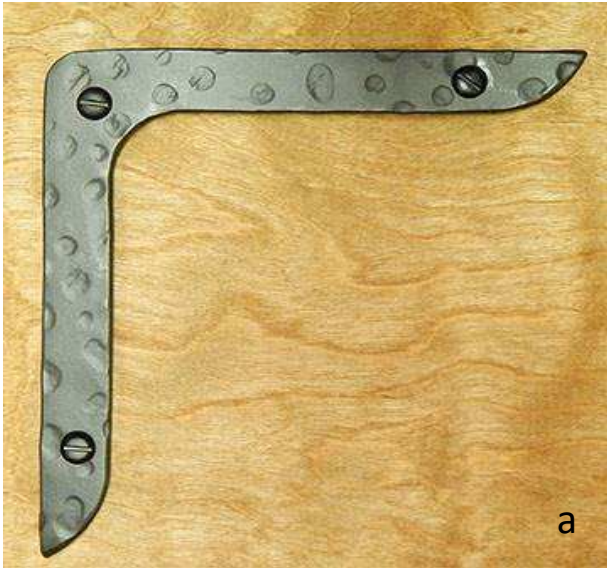

Item No	Length	Height	C to C	Projection
ST019	18"	1.5"	N/A	.375"

c. Sonora Matte Faux Hinge Strap (24") \$75.00

Item No	Length	Height	C to C	Projection
ST021	24"	1.5"	N/A	.375"

d. Sonora Matte Faux Hinge Strap (30") \$87.00

Item No	Length	Height	C to C	Projection
ST023	30"	1.5"	N/A	.375"

e. Faux Hinge Butte and Barrel (Distressed) \$58.00

Item No	Width	Height	C to C	Projection
ST033	2.75"	3.5"	N/A	1"

f. Faux Hinge Butte and Barrel (Matte) \$58.00

Item No	Width	Height	C to C	Projection
ST035	2.75"	3.5"	N/A	1"

Corner Straps / T-Strap

d

a. Corner Bracket / "L" Strap \$46.00

Item No	Width	Height	Material	Projection
ST027	6"	6"	.75" wide	.375"

c. T Bracket / T Strap \$46.00