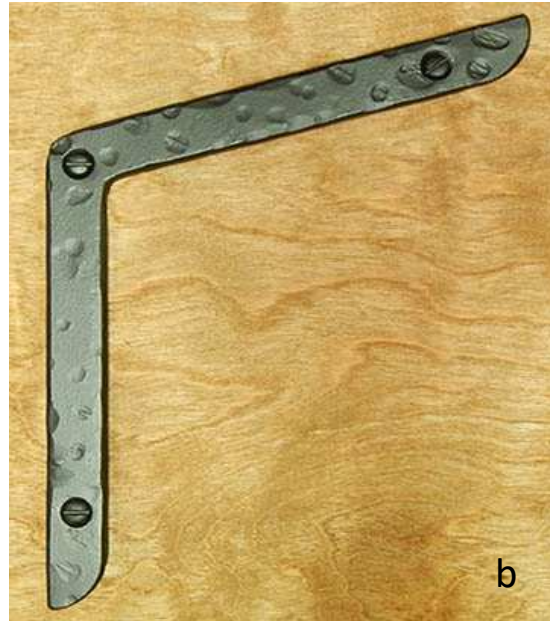

Item No	Length	Height	C to C	Projection
ST019	18"	1.5"	N/A	.375"

c. Sonora Matte Faux Hinge Strap (24") \$75.00

Item No	Length	Height	C to C	Projection
ST021	24"	1.5"	N/A	.375"

d. Sonora Matte Faux Hinge Strap (30") \$87.00

Item No	Length	Height	C to C	Projection
ST023	30"	1.5"	N/A	.375"

e. Faux Hinge Butte and Barrel (Distressed) \$58.00

Item No	Width	Height	C to C	Projection
ST033	2.75"	3.5"	N/A	1"

f. Faux Hinge Butte and Barrel (Matte) \$58.00

Item No	Width	Height	C to C	Projection
ST035	2.75"	3.5"	N/A	1"

Corner Straps / T-Strap

d

a. Corner Bracket / "L" Strap \$46.00

Item No	Width	Height	Material	Projection
ST027	6"	6"	.75" wide	.375"

c. T Bracket / T Strap \$46.00