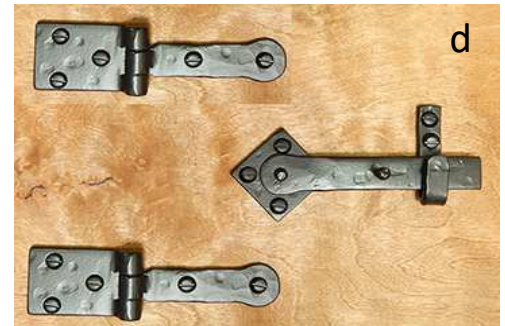

d. 6 Point Back Smooth Ring Pull/Ring Knocker \$95.00

Item No	Width	Height	Ring O.D.	Projection
PU016	5.5"	7.5"	5.5"	1.75"

e. 6 Point Back Twisted Ring Pull/Ring Knocker \$95.00

Item No	Width	Height	Ring O.D.	Projection
PU017	5.5"	7.5"	5.5"	1.75"

f. Smooth Ring Pull/Ring Knocker \$83.00

Item No	Width	Height	Ring O.D.	Projection
PU014	5.5"	7"	5.5"	1"

Knockers / Latches

a. Bell Back Knocker \$121.00

Item No	Width	Height	C to C	Projection
KN001	3.5"	6"	N/A	1.25"