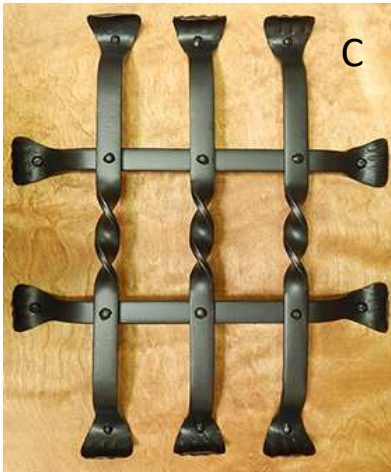

speakeasy grilles

A. Square Bar Fancy Twist Grille **$247.00**

Item No	Width	Height	Hole CTC	Projection
GR001	11.5"	15.5"	-1"	2.25"

B. Flat Bar Fish Tail Grille **$221.00**

Item No	Width	Height	Hole CTC	Projection
GR003	10"	12"	-1.5"	1.5"

C. Vertical Twist Bar Grille **$290.00**

Item No	Width	Height	Hole CTC	Projection
GR005	12"	15"	-1"	1.5"

D. Square Bar Flat Tail Grille **$170.00**

Item No	Width	Height	Hole CTC	Projection
GR009	10"	10"	-1"	2"

E. Square Bar Fish Tail Grille **$179.00**

Item No	Width	Height	Hole CTC	Projection
GR011	10"	10"	-1.5"	2"

F. Speakeasy 3 piece Latch Set **$76.00**

Item No	Width	Height	Hole CTC	Projection
LA005	1.5"	5.5"	n/a	1"

G. Round Bar Fancy Grille **$247.00**

Item No	Width	Height	Hole CTC	Projection
GR015	12"	14"	-1.5"	1.75"

H. Grapevine Cluster Grille **$451.00**

Item No	Width	Height	Hole CTC	Projection
GR017	11.5"	14.5"	-1.5"	4.5"