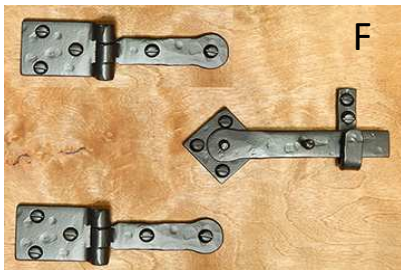

speakeasy grilles

A. Square Bar Fancy Twist Grille **$247.00**

Item No	Width	Height	Hole CTC	Projection
GR001	11.5"	15.5"	-1"	2.25"

B. Flat Bar Fish Tail Grille **$221.00**

Item No	Width	Height	Hole CTC	Projection
GR003	10"	12"	-1.5"	1.5"

C. Vertical Twist Bar Grille **$290.00**

Item No	Width	Height	Hole CTC	Projection
GR005	12"	15"	-1"	1.5"

D. Square Bar Flat Tail Grille **$170.00**

Item No	Width	Height	Hole CTC	Projection
GR009	10"	10"	-1"	2"

E. Square Bar Fish Tail Grille **$179.00**

Item No	Width	Height	Hole CTC	Projection
GR011	10"	10"	-1.5"	2"

F. Speakeasy 3 piece Latch Set **$76.00**

Item No	Width	Height	Hole CTC	Projection
LA005	1.5"	5.5"	n/a	1"

G. Round Bar Fancy Grille **$247.00**

Item No	Width	Height	Hole CTC	Projection
GR015	12"	14"	-1.5"	1.75"

H. Grapevine Cluster Grille **$451.00**

Item No	Width	Height	Hole CTC	Projection
GR017	11.5"	14.5"	-1.5"	4.5"