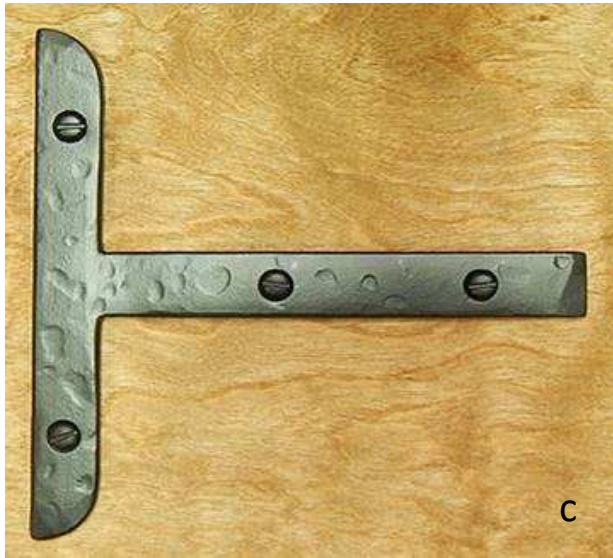

Corner Straps / T-Strap

d

a. Corner Bracket / "L" Strap $46.00

Item No	Width	Height	Material	Projection
ST027	6"	6"	.75" wide	.375"

c. T Bracket / T Strap $46.00

Item No	Width	Height	Material	Projection
ST031	6"	6"	.75" wide	.375"

b. Angle Bracket / Angled "L" Strap $46.00

Item No	Width	Height	Material	Projection
ST029	6"	6"	.75" wide	.375"

d. Arch Strap $52.00

Item No	Width	Height	Material	Projection
ST025	17"	3"	.75" wide	.375"